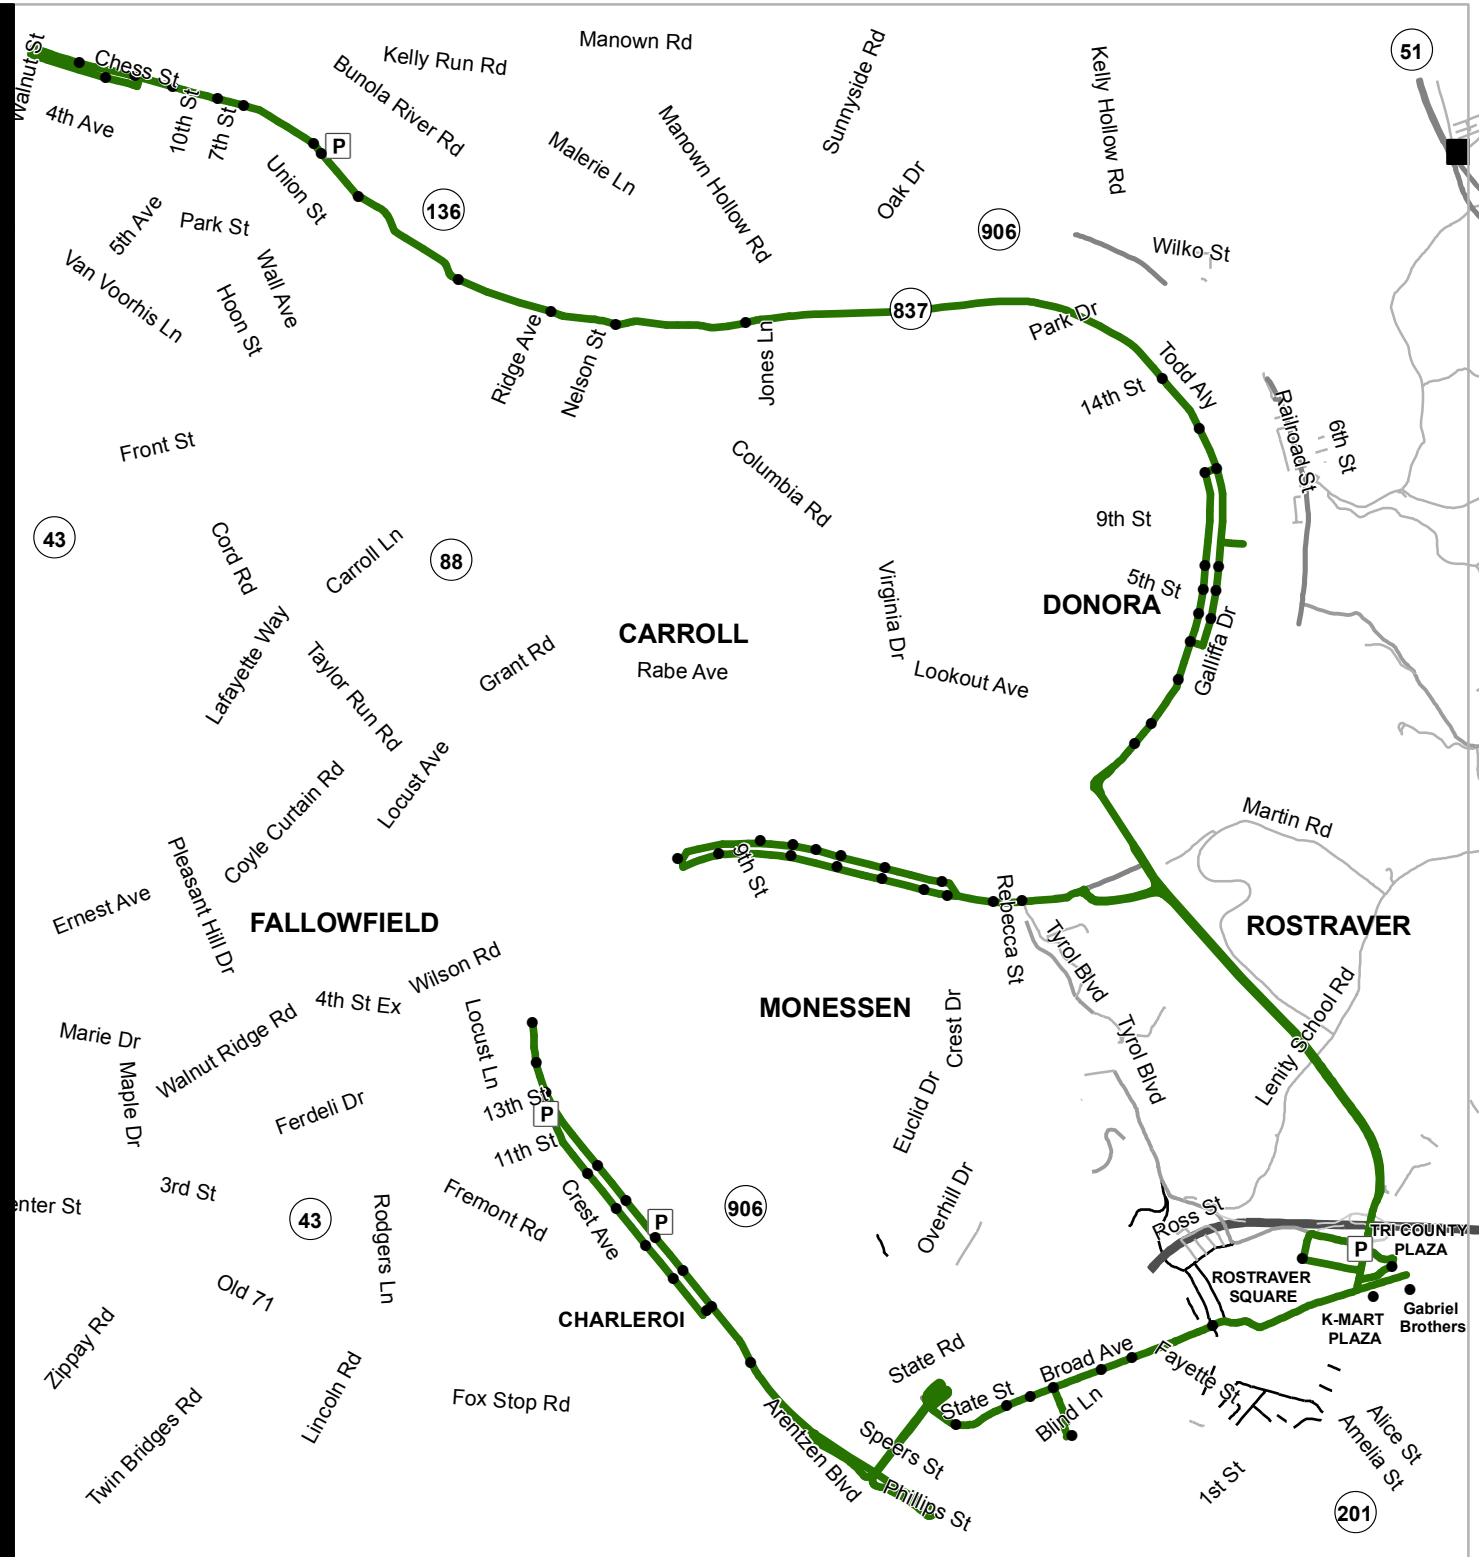

### Donora from Shopping Plazas

McKean Ave. at Galiffa Dr. **S**  
McKean Ave. at Market St.  
McKean Ave. at 1<sup>st</sup> St.  
McKean Ave. at 3<sup>rd</sup> St.  
McKean Ave. at 5<sup>th</sup> St.  
McKean Ave. at 6<sup>th</sup> St. • **S**  
McKean Ave. at 7<sup>th</sup> St.  
McKean Ave. at 11<sup>th</sup> St.  
Meldon Ave. opposite 13<sup>th</sup> St.  
Meldon Ave. opposite 15<sup>th</sup> St.

### Monessen Stops to/from Shopping Centers

Rt. 906 at Keystone Bakery **S**  
Donner Ave. after Parente Blvd.  
Donner Ave. at 2<sup>nd</sup> St.  
Donner Ave. at 4<sup>th</sup> St.  
Donner Ave. opposite 5<sup>th</sup> St. **S**  
Donner Ave. at Foodland (6<sup>th</sup> St.) • **S**  
Donner Ave. at Civic Center **S**  
Donner Ave. at Rvrfront Ind. Parkll  
Schoonmaker Ave. at 10<sup>th</sup> St. **S**  
Schoonmaker Ave. at 6<sup>th</sup> St. • **S**  
Schoonmaker Ave. opposite 4<sup>th</sup> St.  
Schoonmaker Ave. at 2<sup>nd</sup> St.  
Schoonmaker Ave. at Oneida St.  
Route 906 at Exon (Ontario St.) **S**  
Route 906 after Tyrol Blvd.

Charleroi from Shopping Plazas

Rt. 88 opposite Grandview Way  
McKean Ave. at 1<sup>st</sup> St. **S**  
McKean at 3<sup>rd</sup> St.  
McKean at 5<sup>th</sup> St. • **S**  
McKean at 7<sup>th</sup> St.  
McKean at 9<sup>th</sup> St.

North Charleroi to Shopping Plazas

Lincoln Ave. at Lock St.  
Lincoln Ave. at 7<sup>th</sup> St.  
Transit Center – Fallowfield Lane • **S**

North Charleroi from Shopping Plazas

Transit Center – McKean Lane • **S**  
Lincoln Ave. at 7<sup>th</sup> St.  
Lincoln Ave. at Bridge