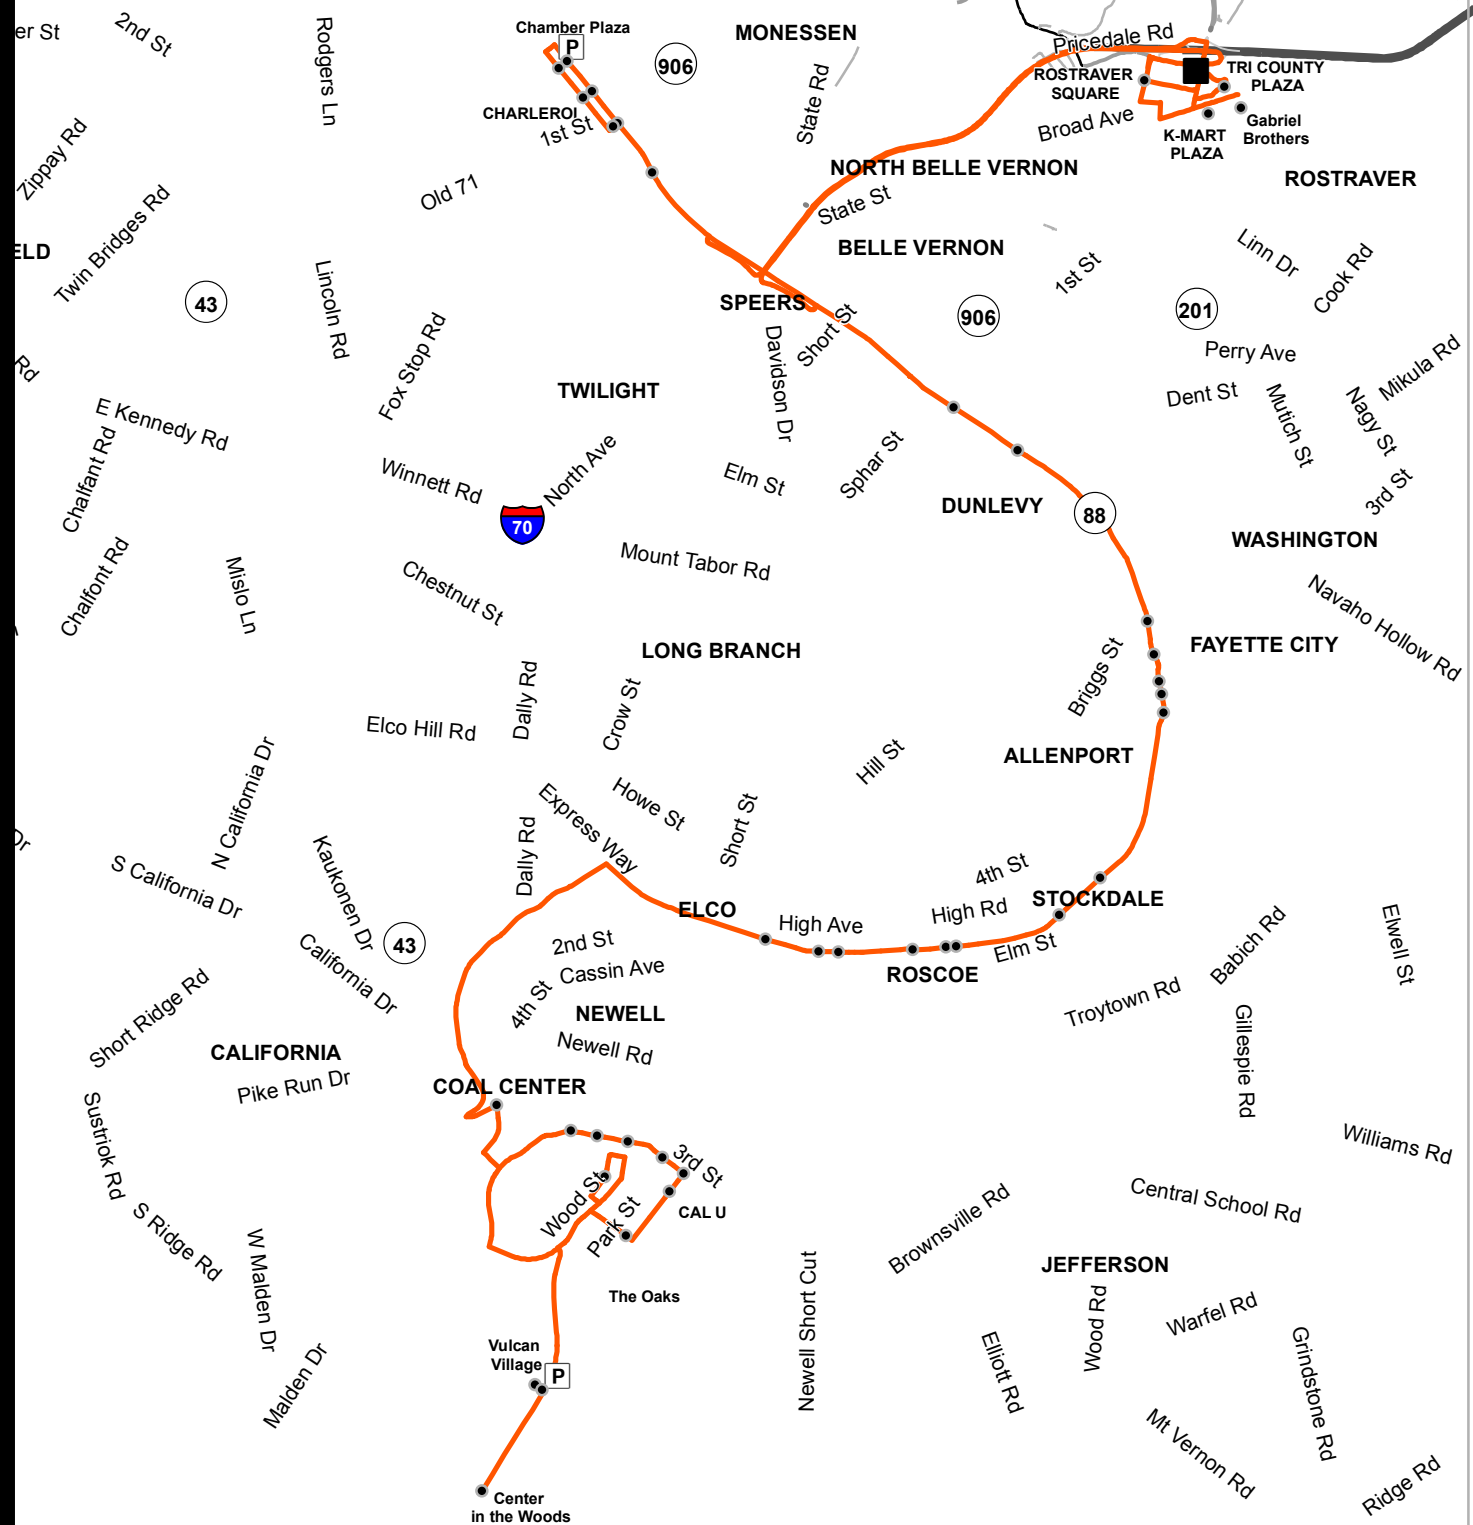

Dunlevy toward California:

- Rt. 88 at Sphar (Wonder Bread) •
- Rt. 88 opposite Dunlevy Post Office

Dunlevy toward Shopping Plazas:

- Rt. 88 past 3rd at Shelter • **S**
- Rt. 88 at Sphar opposite Wonder Bread

Stockdale toward California:

- Rt. 88 at Locust •
- Rt. 88 at Elm St.

Stockdale toward Shopping Plazas:

- Rt. 88 at Elm St. •
- Rt. 88 at Locust

Roscoe toward California:

Rt. 88 at Ruth •
Rt. 88 at Mt. Tabor
Rt. 88 at Howard St.

Roscoe toward Shopping Plazas:

Rt. 88 at Howard•
Rt. 88 opposite Mt. Tabor Rd. **S**
Rt. 88 at Ruth

Elco toward California:

Rt. 88 at Jobes •
Rt. 88 at Vesta
Rt. 88 at Hollow

Elco toward Shopping Plazas:

Rt. 88 opposite Hollow •
Rt. 88 at Vesta **S**
Rt. 88 at Jobes

Coal Center arriving and toward California and Shopping Plazas:

Spring at Poplar (Coal Center Bend)

California arriving and toward Shopping

Plazas (be sure to check schedule and bus destination sign) :

Vulcan Village Upper • **S**
Vulcan Village
Lower • **S**
Liberty Towers (on Liberty) •
Pennsylvania at Park
Cal U Campus- Building B at Parking Lot
Cal U Campus - Hickory at Third •
Cal U Campus - Third at University
Third at Wood **S**
Third at Union
Third at Mechanic